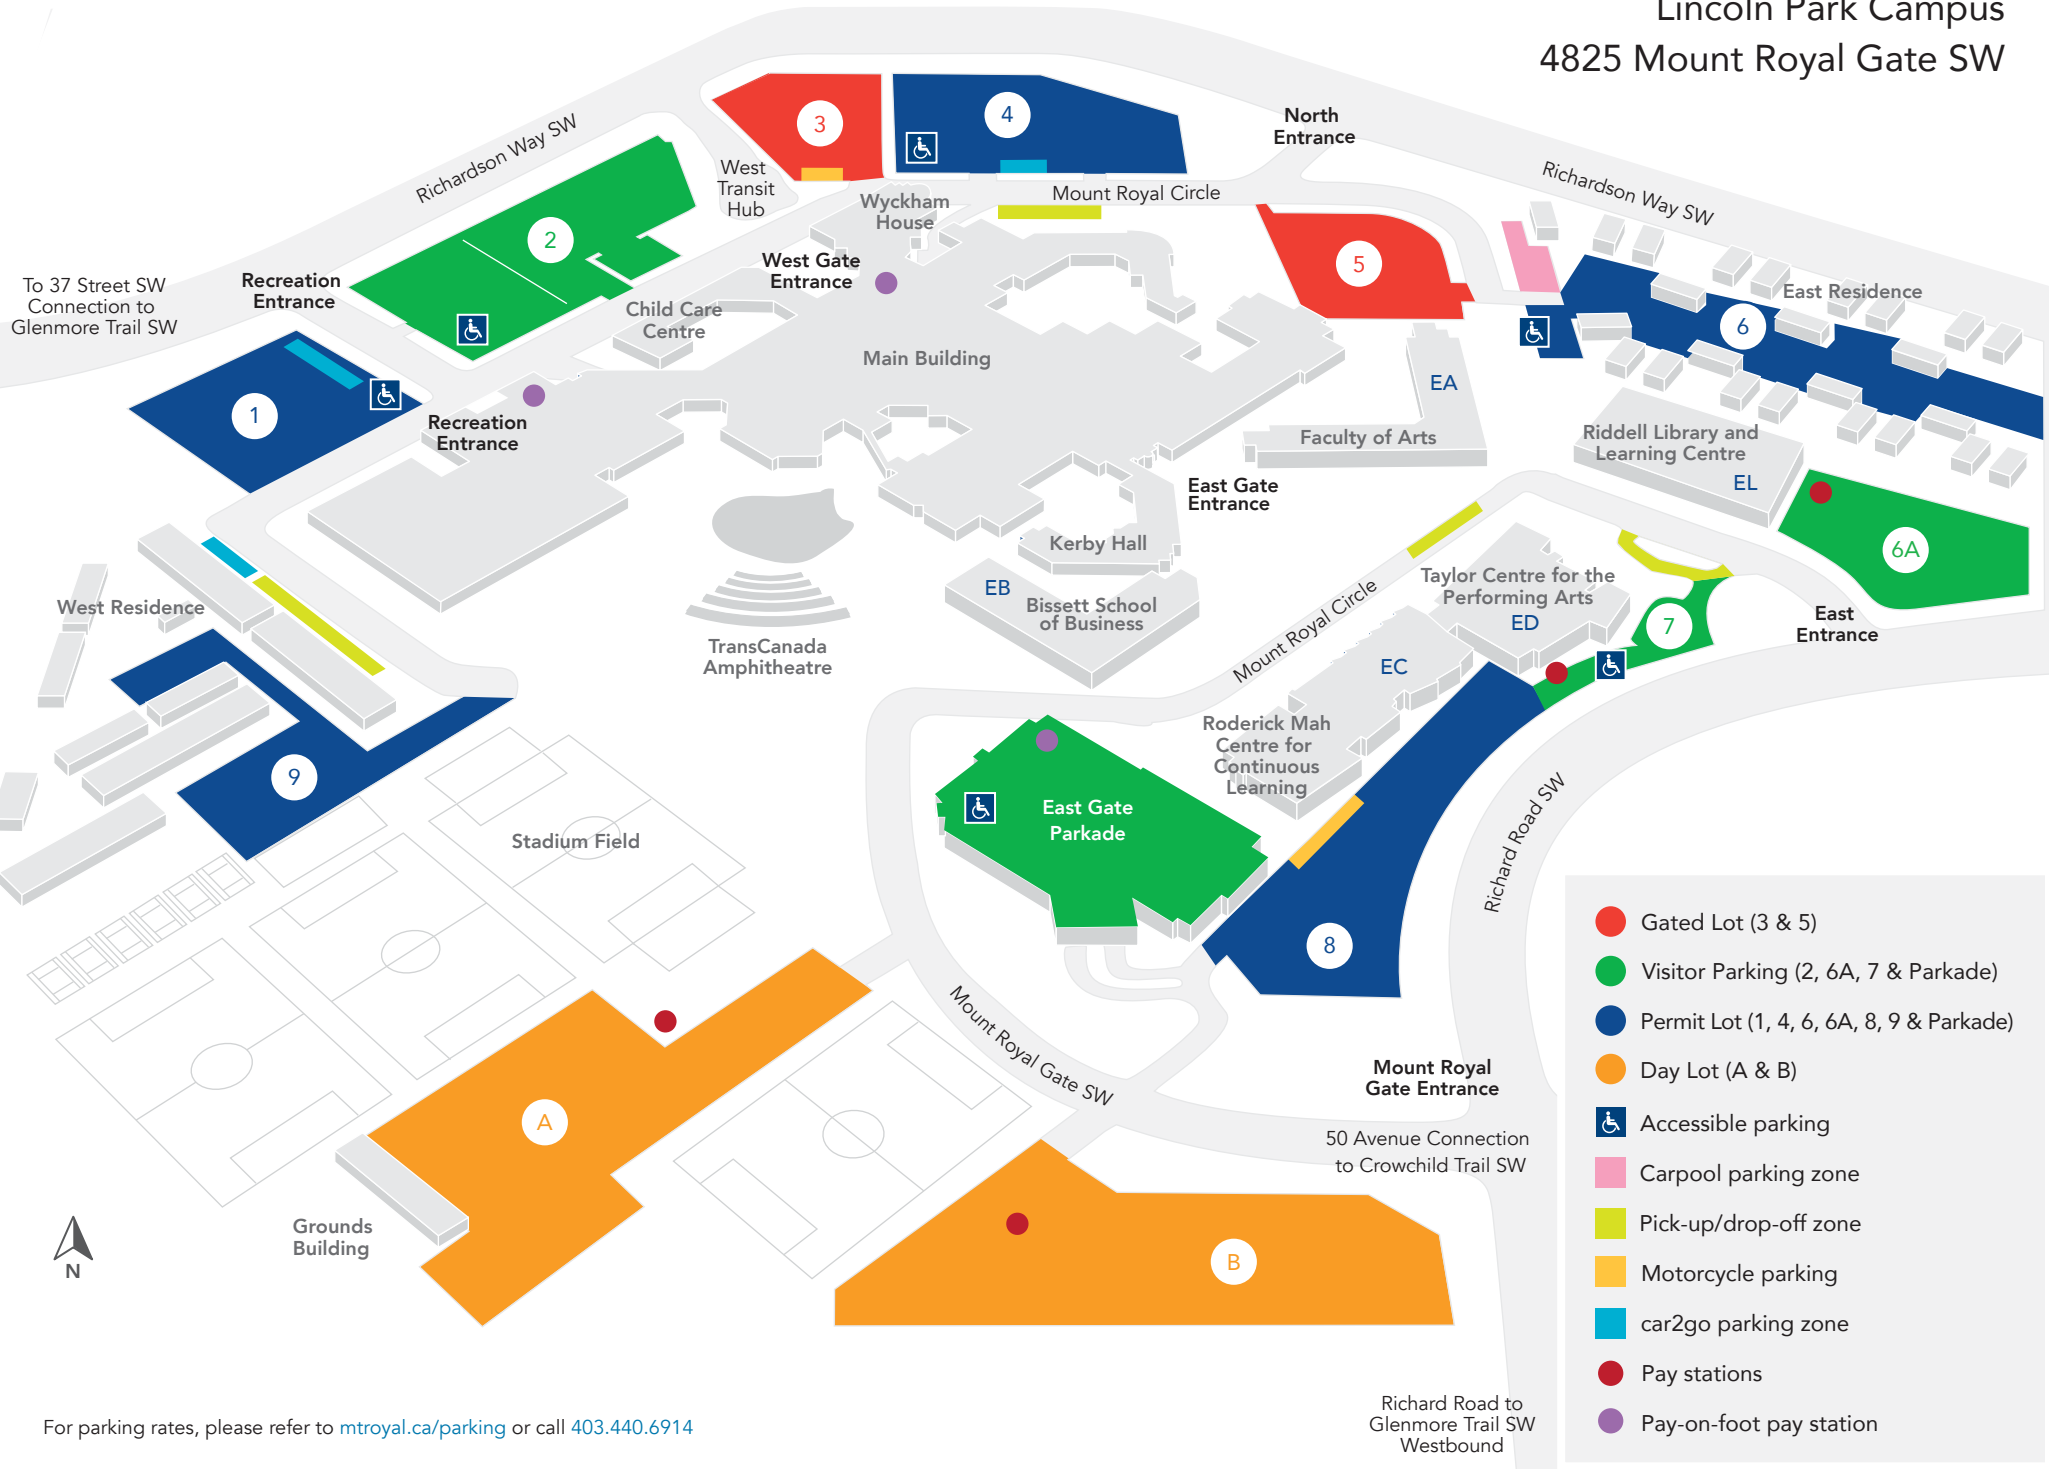

Parking at Mount Royal University

Lincoln Park Campus
4825 Mount Royal Gate SW

- Gated Lot (3 & 5)
- Visitor Parking (2, 6A, 7 & Parkade)
- Permit Lot (1, 4, 6, 6A, 8, 9 & Parkade)
- Day Lot (A & B)
- ♿ Accessible parking
- Carpool parking zone
- Pick-up/drop-off zone
- Motorcycle parking
- car2go parking zone
- Pay stations
- Pay-on-foot pay station

For parking rates, please refer to mtroyal.ca/parking or call 403.440.6914

Richard Road to
Glenmore Trail SW
Westbound